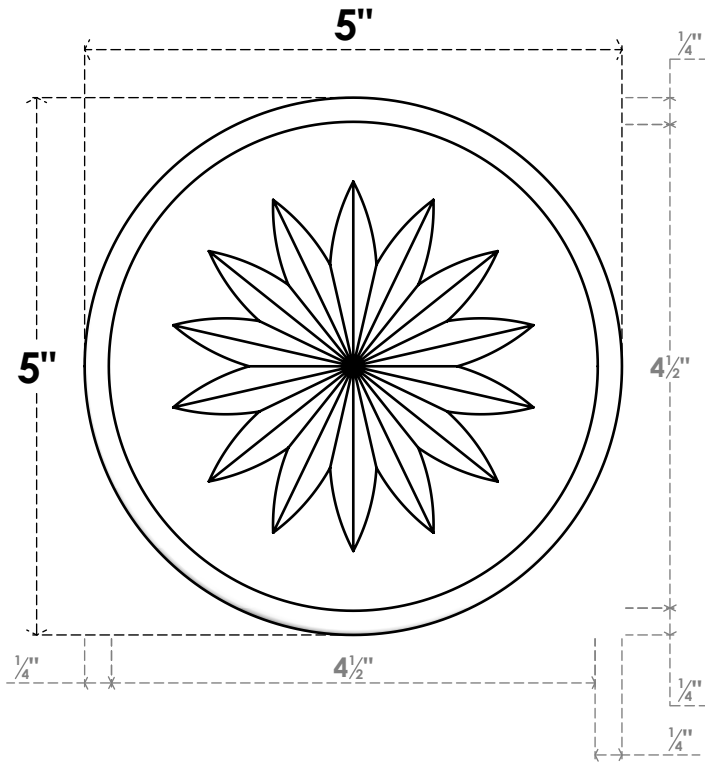

ROSP050X050X075GRY11

5"W X 5"H X 3/4"P STANDARD GRAYSON FLOWER ROSETTE WITH ROUNDED EDGE, ARCHITECTURAL GRADE PVC

FRONT

SIDE

EKENA MILLWORK
2300 WEST MAIN ST.
CLARKSVILLE, TX 75426
TOLL FREE: 866-607-0453
WWW.EKENAMILLWORK.COM