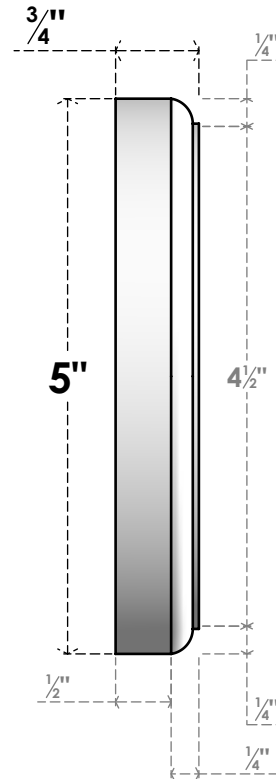

ROSP050X050X075GRY11

5"W X 5"H X 3/4"P STANDARD GRAYSON FLOWER ROSETTE WITH ROUNDED EDGE, ARCHITECTURAL GRADE PVC

FRONT

SIDE

EKENA MILLWORK
2300 WEST MAIN ST.
CLARKSVILLE, TX 75426
TOLL FREE: 866-607-0453
WWW.EKENAMILLWORK.COM

NOTES

1. INSTALLATION TO BE COMPLETED IN ACCORDANCE WITH MANUFACTURER'S SPECIFICATIONS.
2. DRAWING MAY NOT BE TO SCALE
3. THIS DRAWING IS INTENDED FOR DESIGN AND PLANNING PURPOSES ONLY.
4. ALL INFORMATION CONTAINED HEREIN WAS CURRENT AT THE TIME OF DEVELOPMENT BUT MUST BE REVIEWED AND APPROVED BY THE PRODUCT MANUFACTURER TO BE CONSIDERED ACCURATE.
5. ARCHITECTURAL GRADE PVC PRODUCTS ARE MADE FROM EXPANDED CELLULAR PVC AND COME NATURALLY WHITE BUT MAY BE PAINTED